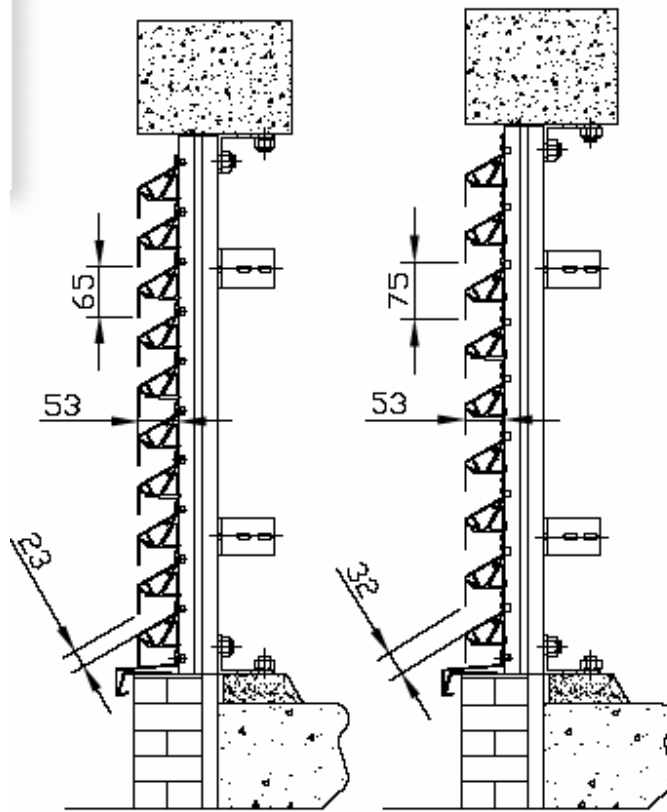

→ Classic W 50Z/30°

→ 65 mm louvre  
blade pitch

→ 65 mm louvre  
blade pitch